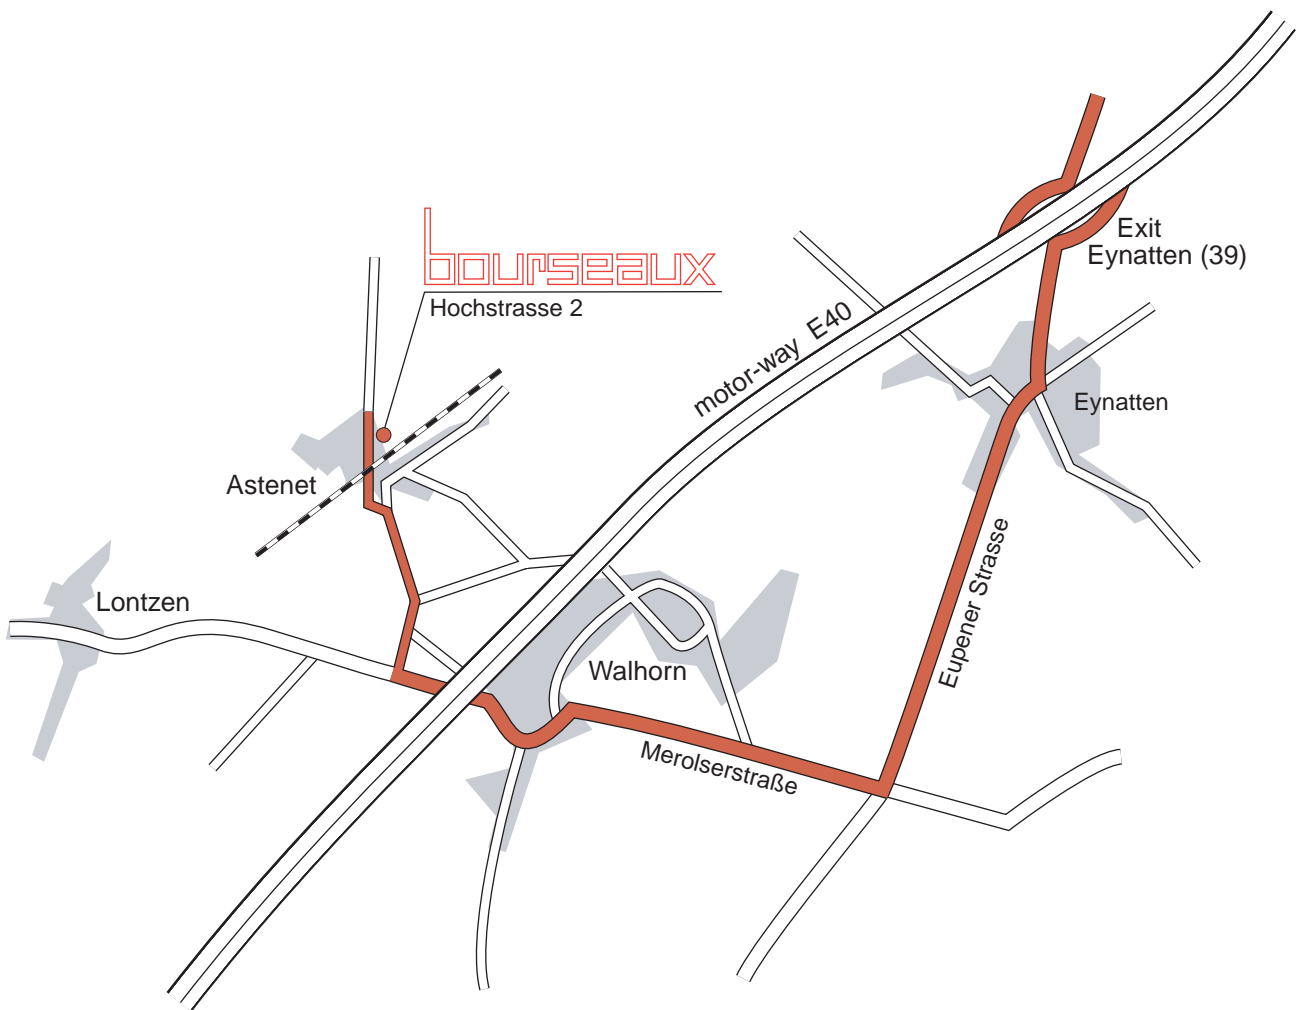

Bourseaux

Bourseaux Textil S.P.R.L.

● Hochstrasse 2 / B-4711 Astenet / Lontzen

Tel.: +32 (0) 87 - 63 97 20 / Fax: +32 (0) 87 - 65 85 58

websidemail@bourseaux.com / www.bourseaux.com

Coming from Germany:

motor-way A44 / E40 -> exit Eynatten (39)
at the exit turn right -> N68/Aachener Strasse -> Eupen
in the traffic circle, first exit right -> Eupen
at the first traffic light turn right -> Merolserstrasse
in Walhorn (at church) turn right -> follow Dorfstrasse until
Astenet
in the traffic circle second exit right -> Bornstrasse
after the railway bridge first street right -> Hochstrasse
follow the street to the end

Coming from Liege:

motor-way E40 -> exit Eynatten (39)
at the exit turn left -> N68/Aachener Strasse -> Eupen
in the traffic circle first exit right -> Eupen
at the first traffic light turn right -> Merolserstrasse
in Walhorn (at church) turn right -> follow Dorfstraße until Astenet
in the traffic circle second exit right -> Bornstrasse
after the railway bridge first street right -> Hochstrasse
follow the street to the end