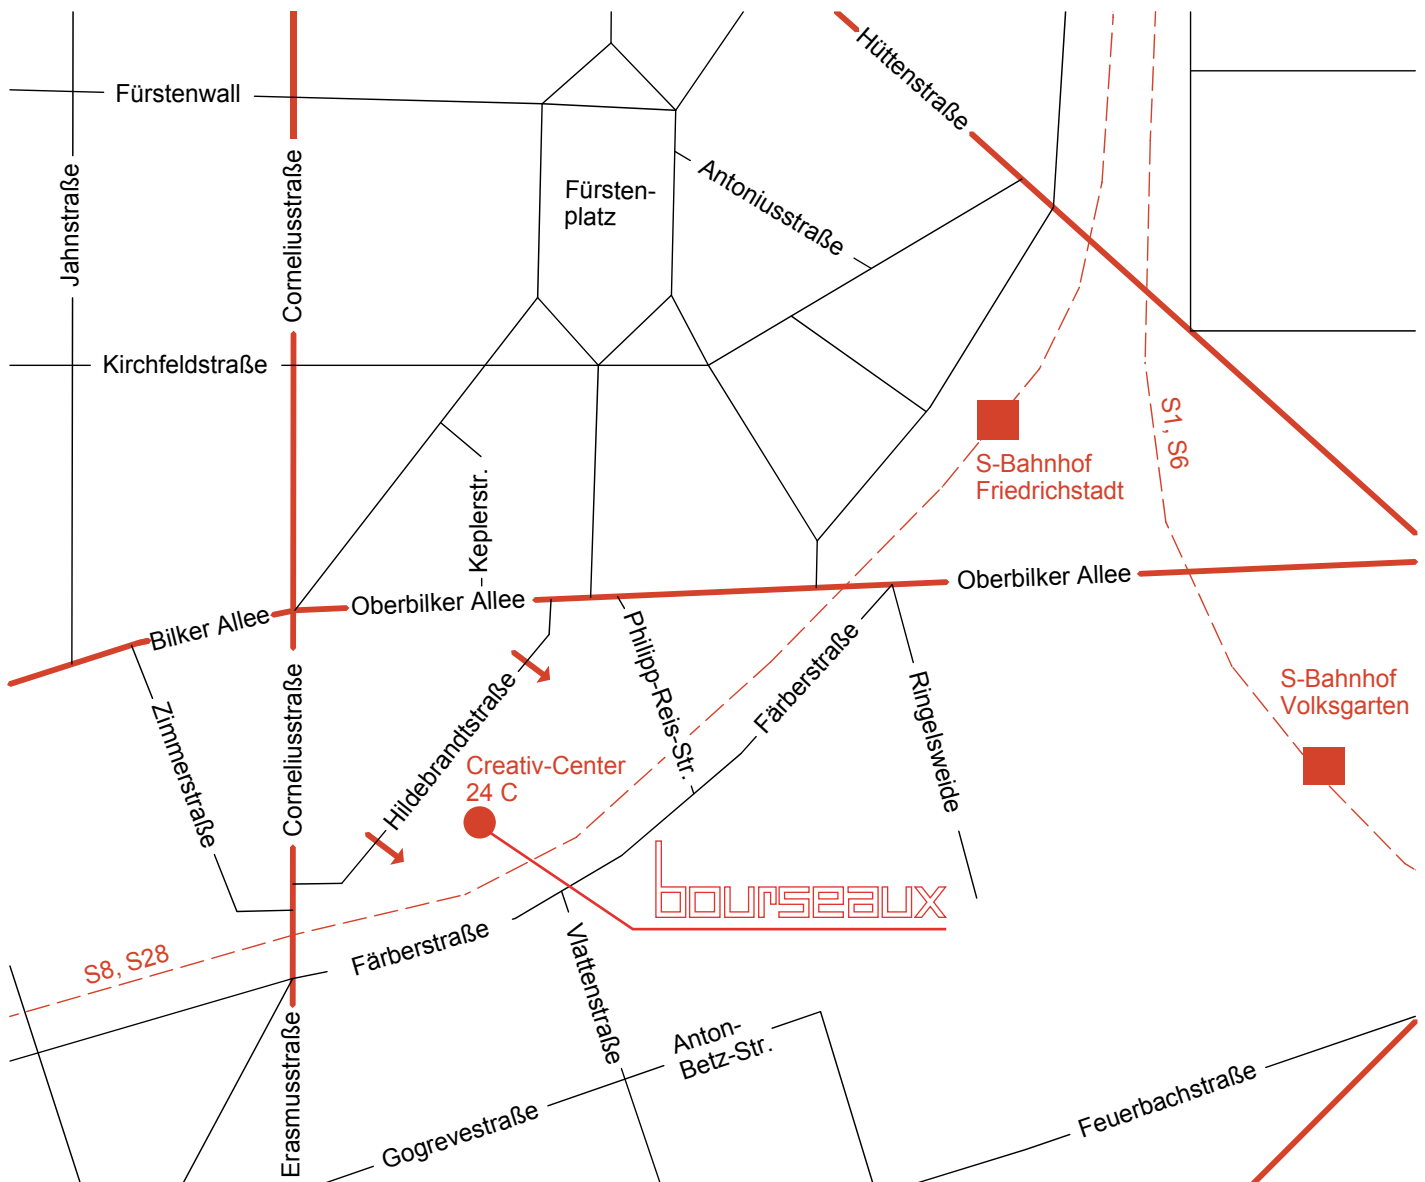

Bourseaux Vertriebs GmbH

● Hildebrandtstrasse 24 C / D-40215 Duesseldorf

Tel.: +49 (0) 211 - 86 28 63 41 / Fax: +49 (0) 211 - 86 28 63 43

websidemail@bourseaux.com / www.bourseaux.com

At freeway interchange Duesseldorf-south (26)(21) stay left on A46
 at junction Duesseldorf-Bilk (23) drive right in the L293\Muenchener street.
 in Duesseldorf continue straight on Merowingerstraße
 turn right on to Bilker Allee
 continue straight on Oberbilker Allee
 turn right on to Hildebrandtstraße
 or turn right the next one on to Philipp-Reis-Straße and use the car park of the Creativ Center